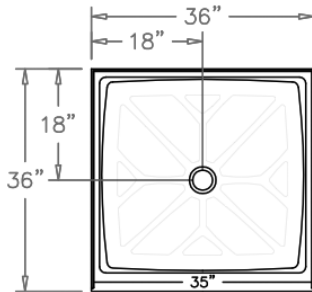

## Shower Pan Specs

32" x 60" Left Drain Single Threshold  
RO-60 1/8"

32" x 60" Right Drain Single Threshold

36" x 36" Single Threshold  
RO-36 1/8"

Shower Door Center Line Dimension  
36" Neo Angle

34" x 48" Single Threshold  
RO-48 1/8"

Shower Door Center Line Dimension  
38" Neo Angle

32" x 48" Single Threshold  
RO-48 1/8"

Threshold Width-3"  
Drain size-3 1/4"

Shower Door Center Line Dimension  
42" Neo Angle