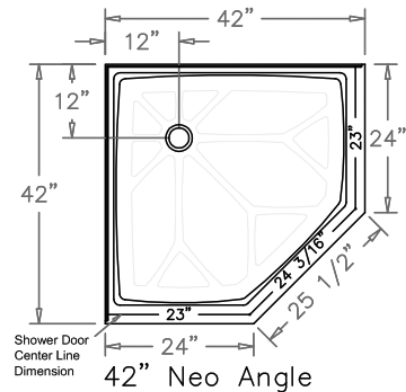

## Shower Pan Specs

32" x 60" Left Drain Single Threshold  
RO-60 1/8"

32" x 60" Right Drain Single Threshold

36" x 36" Single Threshold  
RO-36 1/8"

Shower Door Center Line Dimension  
36" Neo Angle

34" x 48" Single Threshold  
RO-48 1/8"

Shower Door Center Line Dimension  
38" Neo Angle

32" x 48" Single Threshold  
RO-48 1/8"

Threshold Width-3"  
Drain size-3 1/4"

Shower Door Center Line Dimension  
42" Neo Angle