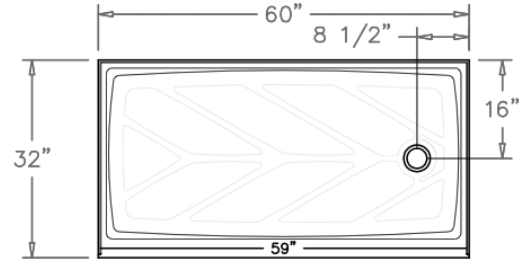

## Shower Pan Specs

32" x 60" Left Drain Single Threshold  
RO-60 1/8"

32" x 60" Right Drain Single Threshold

36" x 36" Single Threshold  
RO-36 1/8"

Shower Door Center Line Dimension  
36" Neo Angle

34" x 48" Single Threshold  
RO-48 1/8"

Shower Door Center Line Dimension  
38" Neo Angle

32" x 48" Single Threshold  
RO-48 1/8"

Threshold Width-3"  
Drain size-3 1/4"

Shower Door Center Line Dimension  
42" Neo Angle