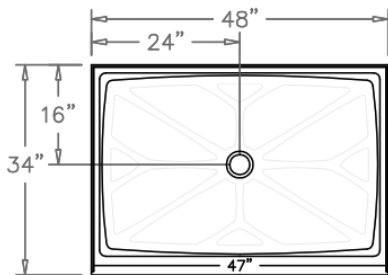

## Shower Pan Specs

32" x 60" Left Drain Single Threshold  
RO-60 1/8"

32" x 60" Right Drain Single Threshold

36" x 36" Single Threshold  
RO-36 1/8"

Shower Door Center Line Dimension  
36" Neo Angle

34" x 48" Single Threshold  
RO-48 1/8"

Shower Door Center Line Dimension  
38" Neo Angle

32" x 48" Single Threshold  
RO-48 1/8"

Threshold Width-3"  
Drain size-3 1/4"

Shower Door Center Line Dimension  
42" Neo Angle