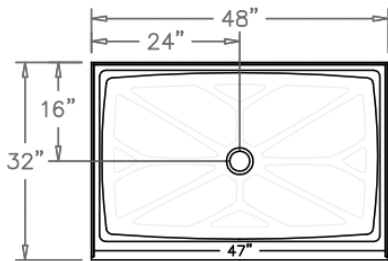

## Shower Pan Specs

32" x 60" Left Drain Single Threshold  
RO-60 1/8"

32" x 60" Right Drain Single Threshold

36" x 36" Single Threshold  
RO-36 1/8"

Shower Door Center Line Dimension  
36" Neo Angle

34" x 48" Single Threshold  
RO-48 1/8"

Shower Door Center Line Dimension  
38" Neo Angle

32" x 48" Single Threshold  
RO-48 1/8"

Threshold Width-3"  
Drain size-3 1/4"

Shower Door Center Line Dimension  
42" Neo Angle