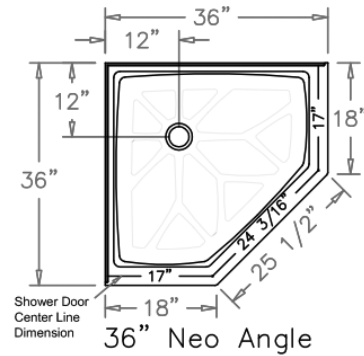

## Shower Pan Specs

32" x 60" Left Drain Single Threshold  
RO-60 1/8"

32" x 60" Right Drain Single Threshold

36" x 36" Single Threshold  
RO-36 1/8"

Shower Door Center Line Dimension  
36" Neo Angle

34" x 48" Single Threshold  
RO-48 1/8"

Shower Door Center Line Dimension  
38" Neo Angle

32" x 48" Single Threshold  
RO-48 1/8"

Threshold Width-3"  
Drain size-3 1/4"

Shower Door Center Line Dimension  
42" Neo Angle