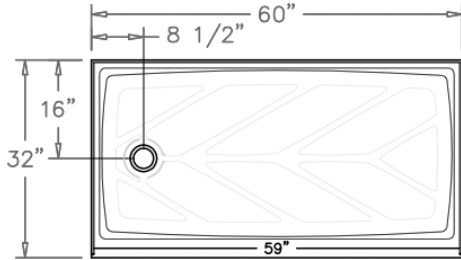

## Shower Pan Specs

32" x 60" Left Drain Single Threshold  
RO-60 1/8"

32" x 60" Right Drain Single Threshold

36" x 36" Single Threshold  
RO-36 1/8"

Shower Door Center Line Dimension  
36" Neo Angle

34" x 48" Single Threshold  
RO-48 1/8"

Shower Door Center Line Dimension  
38" Neo Angle

32" x 48" Single Threshold  
RO-48 1/8"

Threshold Width-3"  
Drain size-3 1/4"

Shower Door Center Line Dimension  
42" Neo Angle