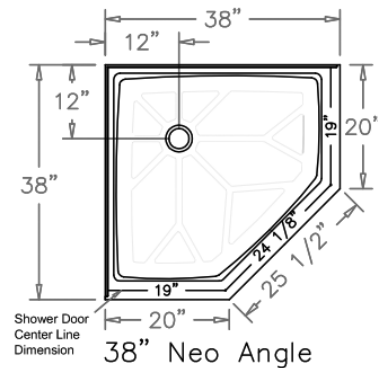

## Shower Pan Specs

32" x 60" Left Drain Single Threshold  
RO-60 1/8"

32" x 60" Right Drain Single Threshold

36" x 36" Single Threshold  
RO-36 1/8"

Shower Door Center Line Dimension  
36" Neo Angle

34" x 48" Single Threshold  
RO-48 1/8"

Shower Door Center Line Dimension  
38" Neo Angle

32" x 48" Single Threshold  
RO-48 1/8"

Threshold Width-3"  
Drain size-3 1/4"

Shower Door Center Line Dimension  
42" Neo Angle